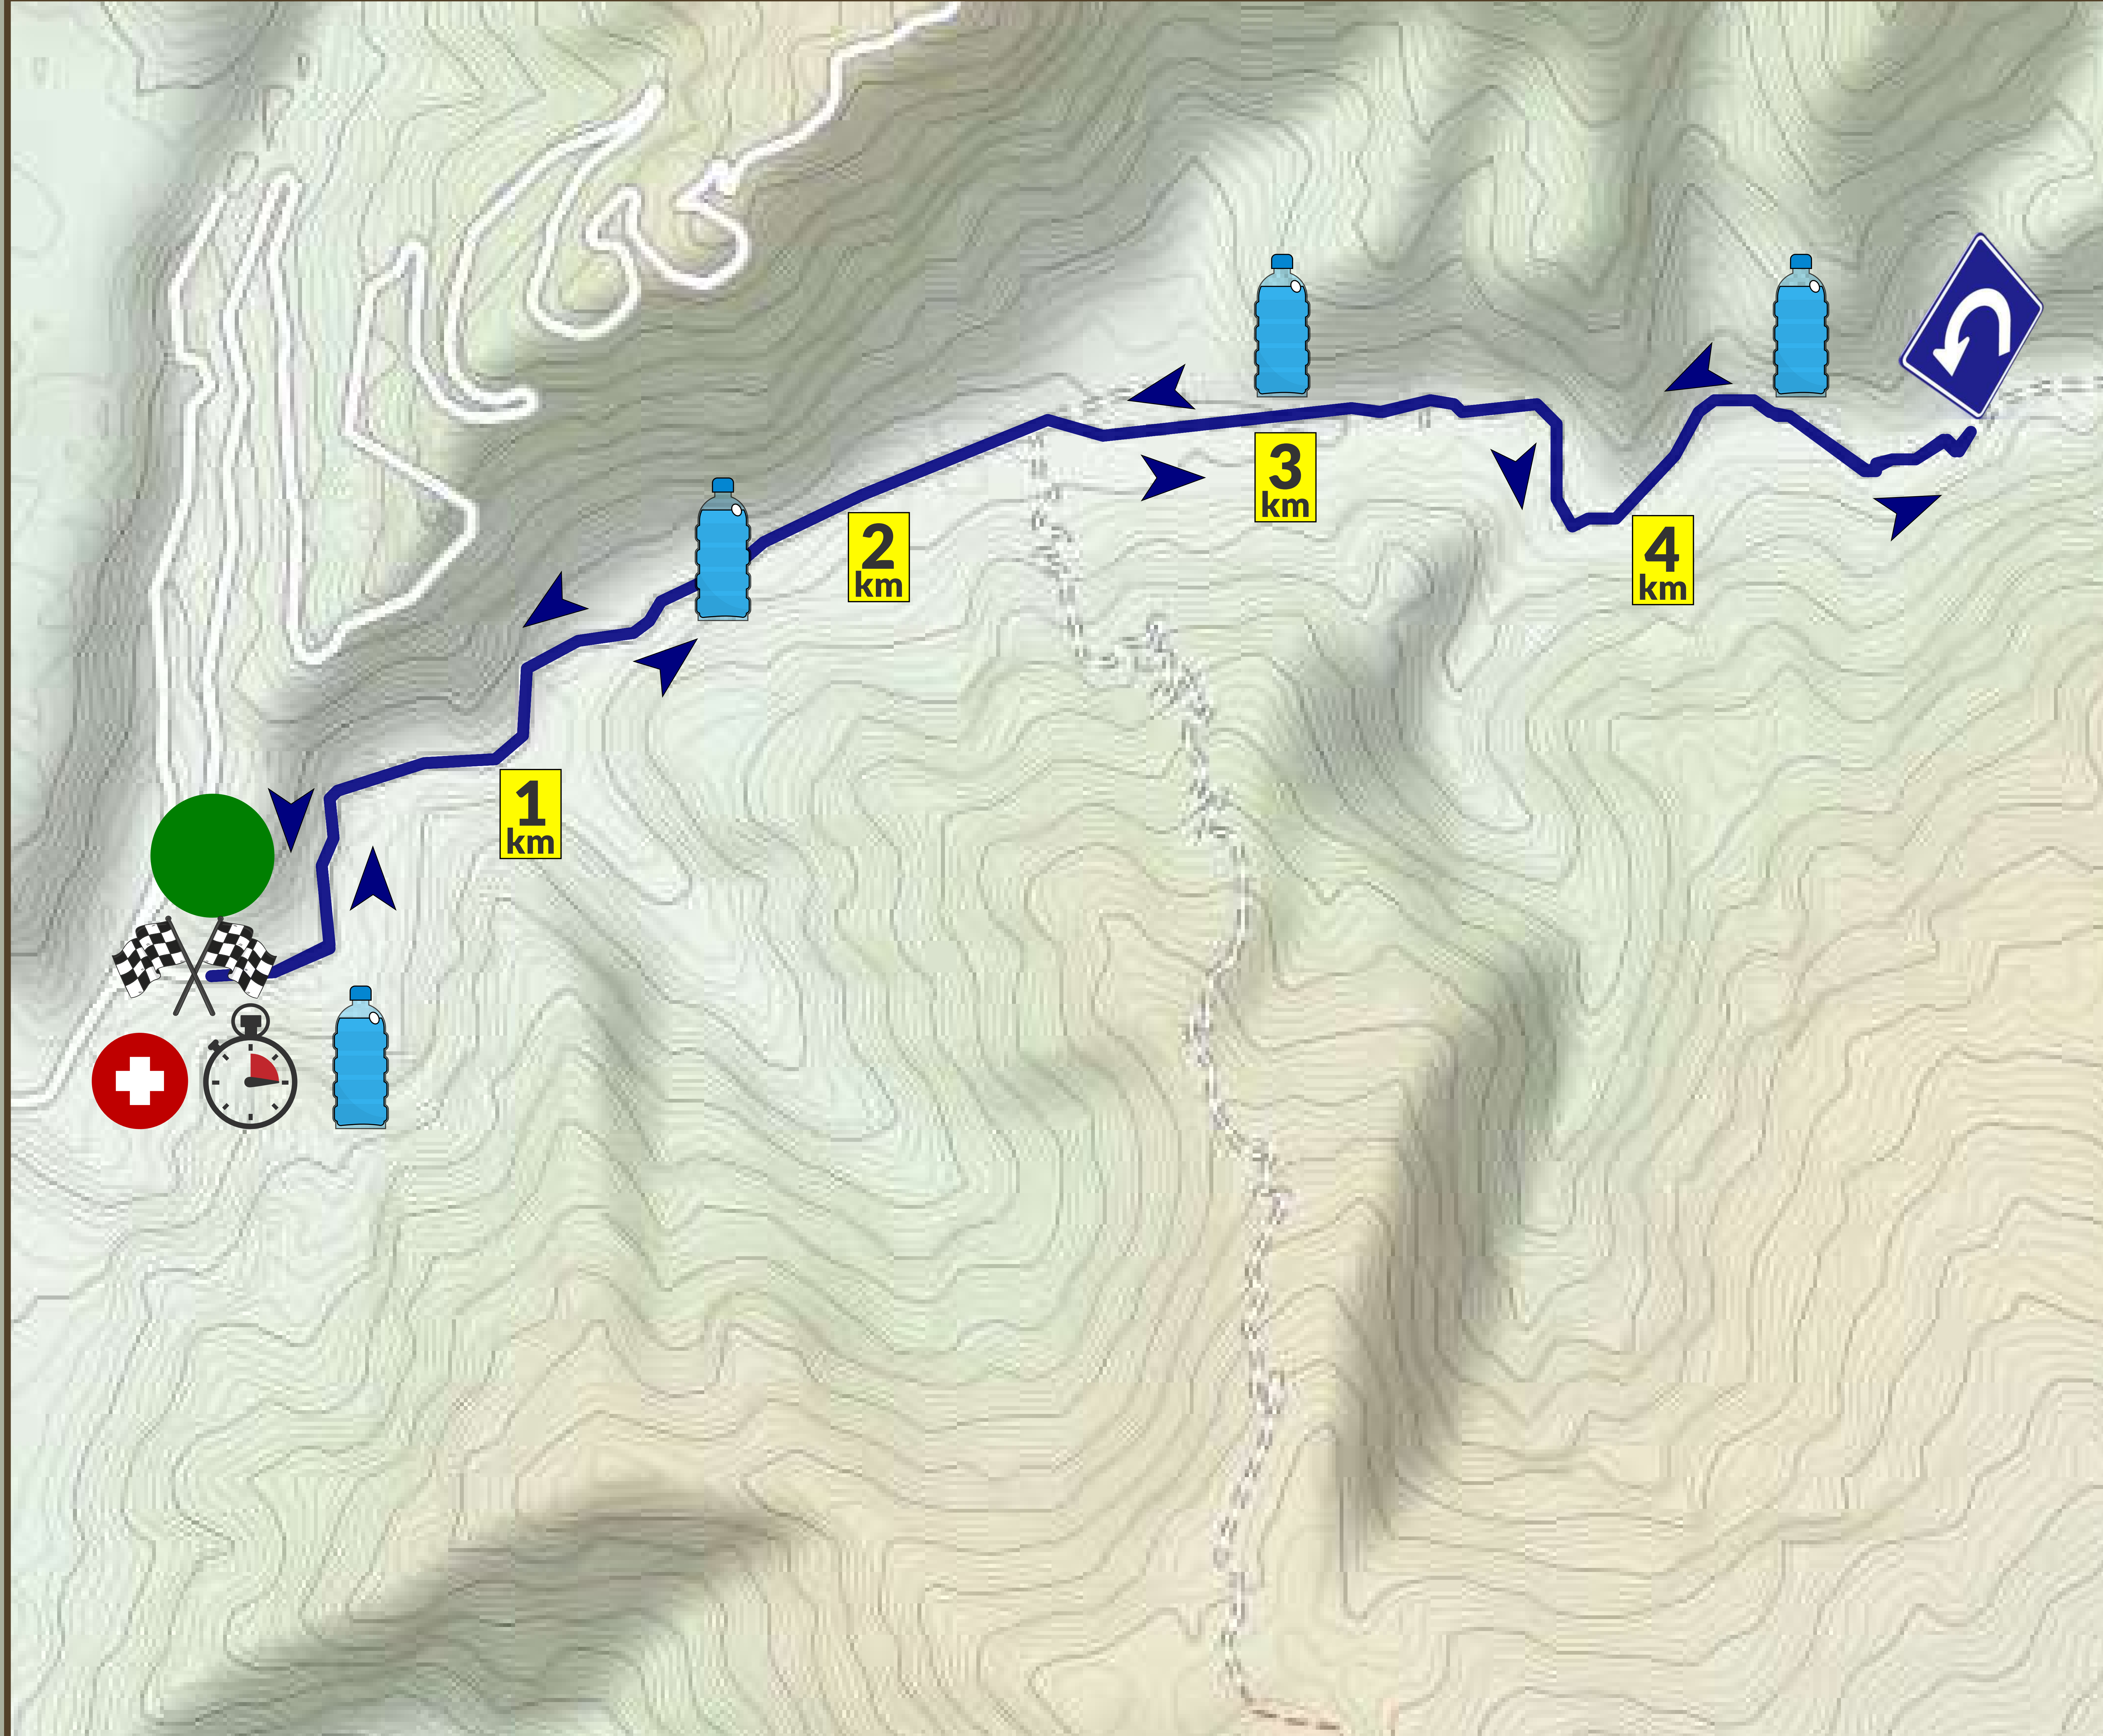

## 5KM TRAIL ROUTE

ADVENTURE **HQ**

START / FINISH

PARAMEDICS

TIMING POINT

KILOMETRE MARKERS

5KM U-TURN

RUN COURSE

RACE VILLAGE

WATER STATION

## 10KM TRAIL ROUTE

ras al khaimah  
tourism development authority

ADVENTURE **HQ**

START / FINISH

PARAMEDICS

TIMING POINT

KILOMETRE MARKERS

10KM U-TURN

RUN COURSE

RACE VILLAGE

WATER STATION