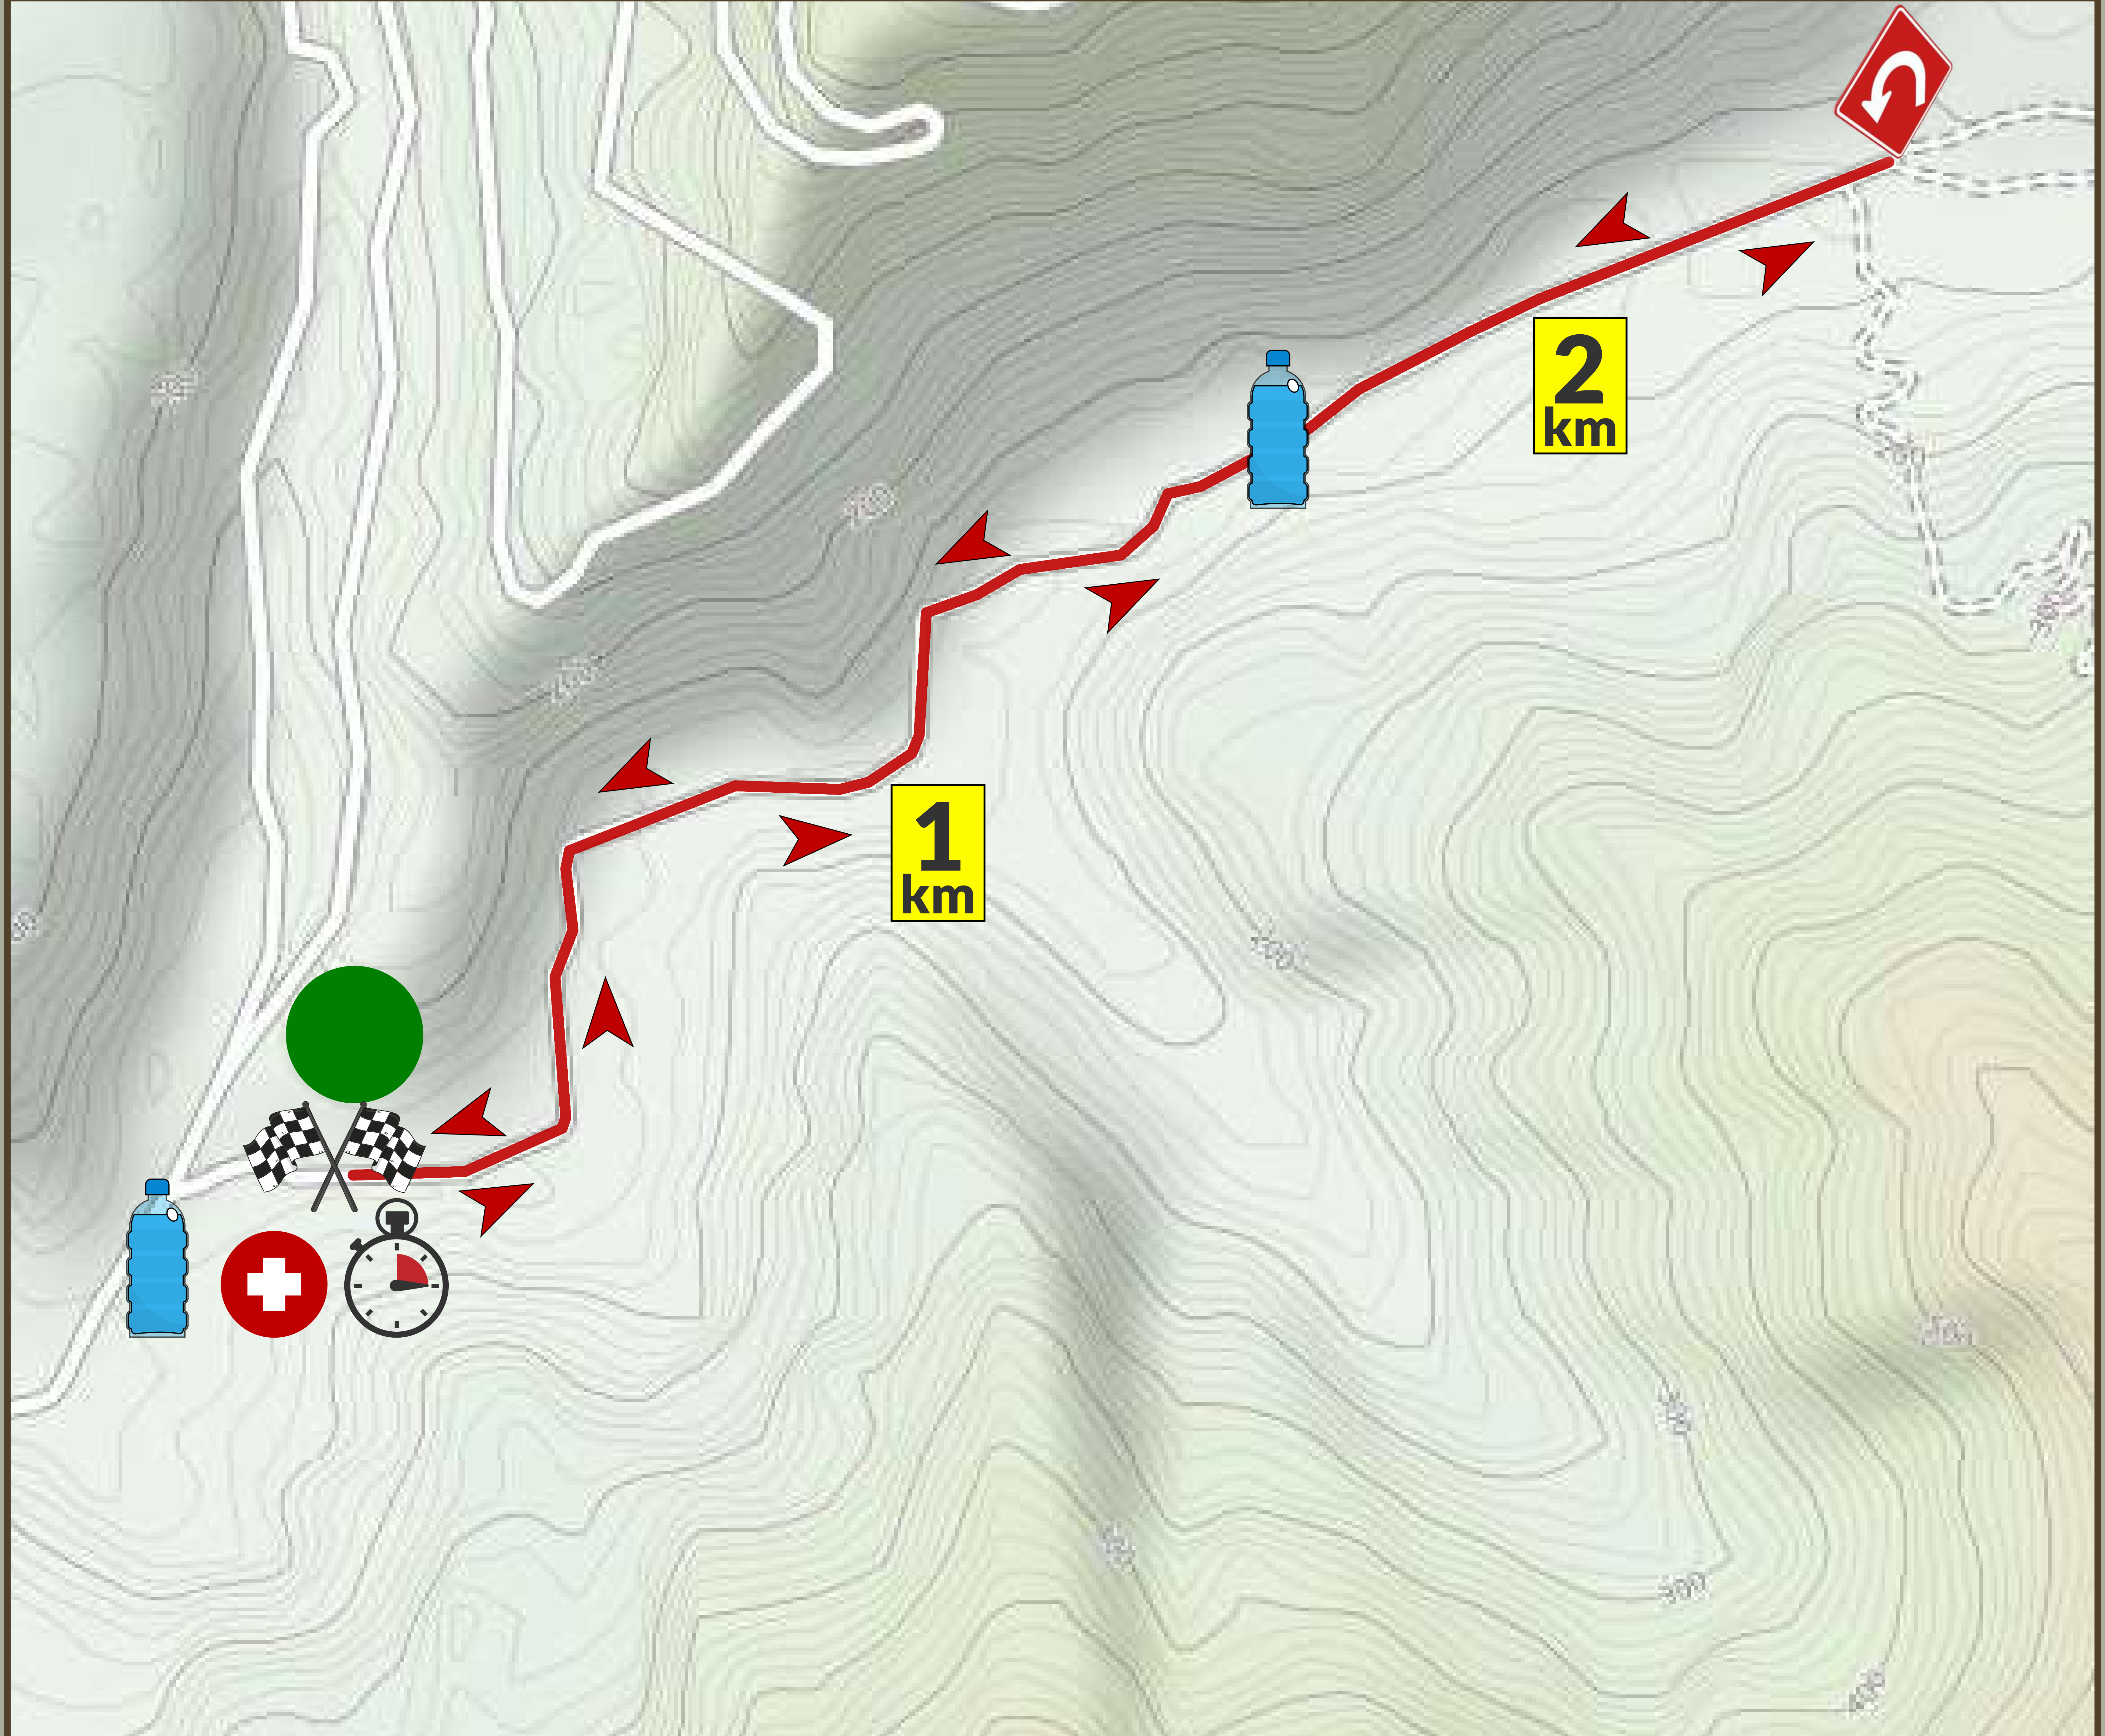

## 5KM TRAIL ROUTE

ADVENTURE **HQ**

START / FINISH

PARAMEDICS

TIMING POINT

KILOMETRE MARKERS

5KM U-TURN

RUN COURSE

RACE VILLAGE

WATER STATION

## 10KM TRAIL ROUTE

ras al khaimah  
tourism development authority

ADVENTURE **HQ**

START / FINISH

PARAMEDICS

TIMING POINT

KILOMETRE MARKERS

10KM U-TURN

RUN COURSE

RACE VILLAGE

WATER STATION