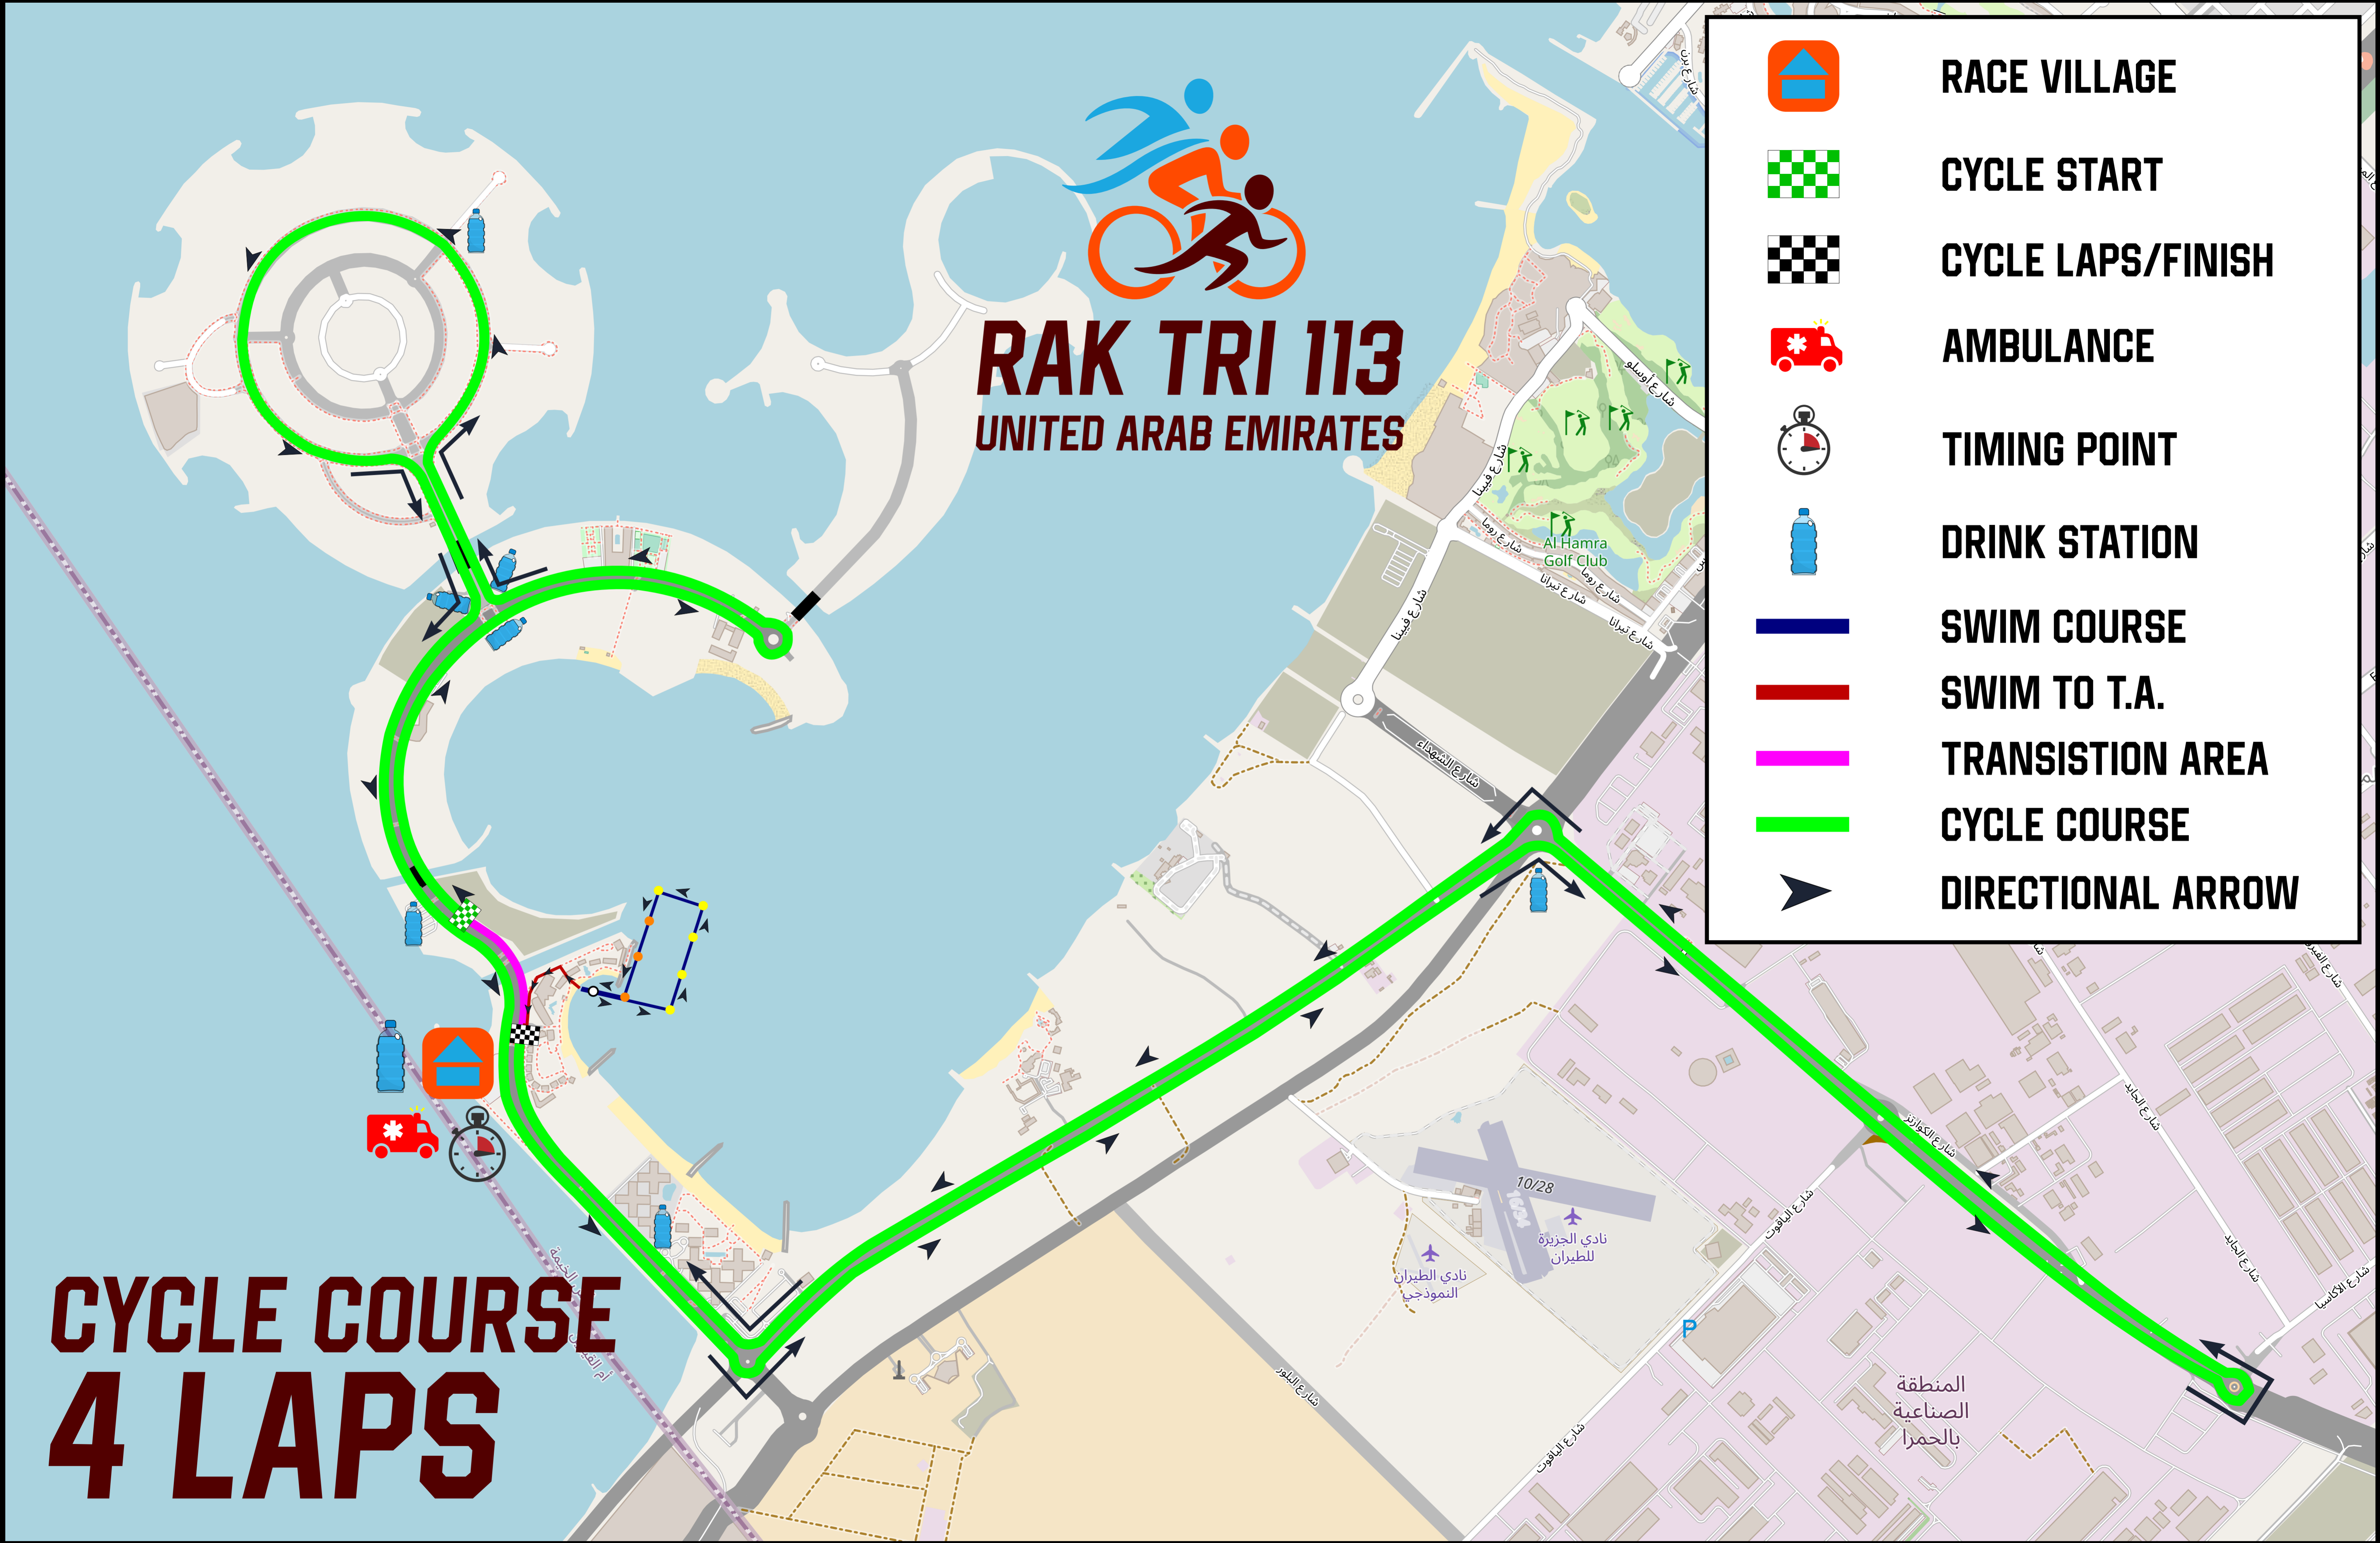

# RAK TRI 113

UNITED ARAB EMIRATES

	<b>RACE VILLAGE</b>
	<b>CYCLE START</b>
	<b>CYCLE LAPS/FINISH</b>
	<b>AMBULANCE</b>
	<b>TIMING POINT</b>
	<b>DRINK STATION</b>
	<b>SWIM COURSE</b>
	<b>SWIM TO T.A.</b>
	<b>TRANSITION AREA</b>
	<b>CYCLE COURSE</b>
	<b>DIRECTIONAL ARROW</b>

# 4 LAPS

**RAK TRI 113**  
UNITED ARAB EMIRATES

	<b>RACE VILLAGE</b>
	<b>RUN START</b>
	<b>RUN FINISH</b>
	<b>AMBULANCE</b>
	<b>TIMING POINT</b>
	<b>DRINK STATION</b>
	<b>SWIM COURSE</b>
	<b>SWIM TO T.A.</b>
	<b>TRANSITION AREA</b>
	<b>CYCLE COURSE</b>
	<b>RUN COURSE</b>
	<b>DIRECTIONAL ARROW</b>
	<b>113 LAP 2 U-TURN</b>
	<b>RUN COURSE U-TURN</b>

**RUN COURSE**  
**LAP 1**

**RAK TRI 113**  
UNITED ARAB EMIRATES

	<b>RACE VILLAGE</b>
	<b>RUN START</b>
	<b>RUN FINISH</b>
	<b>AMBULANCE</b>
	<b>TIMING POINT</b>
	<b>DRINK STATION</b>
	<b>SWIM COURSE</b>
	<b>SWIM TO T.A.</b>
	<b>TRANSITION AREA</b>
	<b>CYCLE COURSE</b>
	<b>RUN COURSE</b>
	<b>DIRECTIONAL ARROW</b>
	<b>113 LAP 2 U-TURN</b>
	<b>RUN COURSE U-TURN</b>